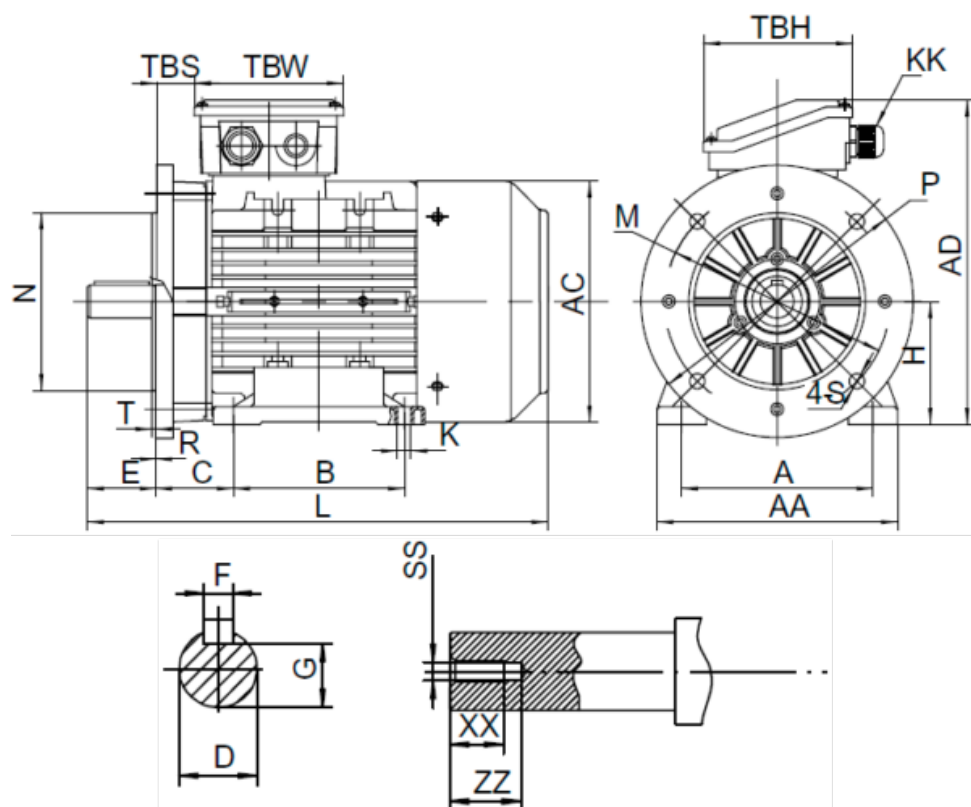

Data Sheet

Article number: 25180110022740

Description: Kleedrive T3A 160M1-2 11.0kw 2800 rpm UL/CSA
3x400/690V 50 HZ IP55 B35 Eff=91,2%

Measures

A = 254	F = 12	TBW = 148
AA = 314	G = 37	XX = 36
AC = Ø314	H = 160	ZZ = 45
AD = 391	HD = 231	
B = 210	L = 616	
C = 108	SS = M16	
D = Ø42	TBH = 148	
E = 110	TBS = 64	